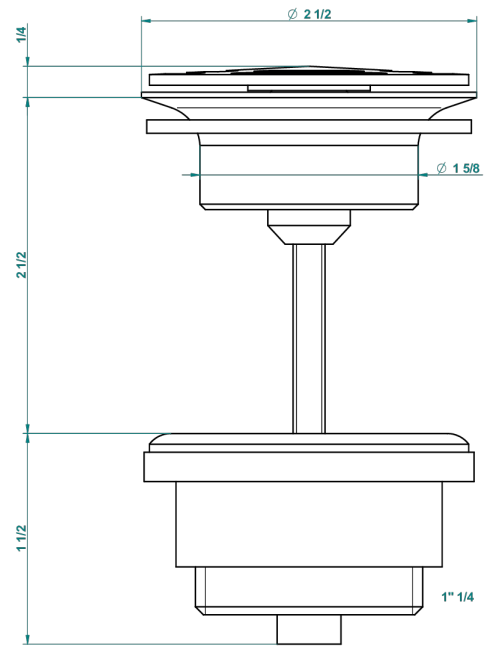

MONTE CARLO, WHITE GOLD PORCELAIN

U8C-309/B

Free-flow basin waste with grid

THG[®]
PARIS

62824

08/03/2017

CHARACTERISTIC

- Monte Carlo, white gold porcelain
- Free-flow basin waste with grid

Varnished matt antique red copper (color finish) - H07