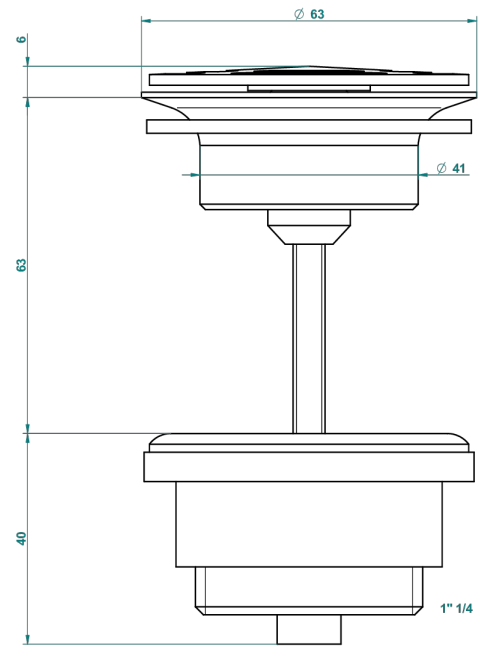

MONTE CARLO, WHITE GOLD PORCELAIN

U8C-309/B

Free-flow basin waste with grid

THG[®]
PARIS

62824

08/03/2017

CHARACTERISTIC

- Monte Carlo, white gold porcelain
- Free-flow basin waste with grid

Varnished matt antique red copper (color finish) - H07