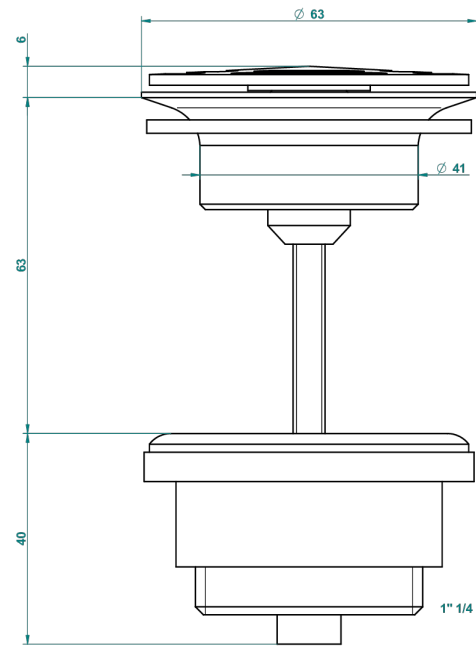

MONTE CARLO, GOLD PORCELAIN

U8B-309/B

Free-flow basin waste with grid

THG[®]
PARIS

62824

08/03/2017

CHARACTERISTIC

- Monte Carlo, gold porcelain
- Free-flow basin waste with grid

Varnished matt antique red copper (color finish) - H07