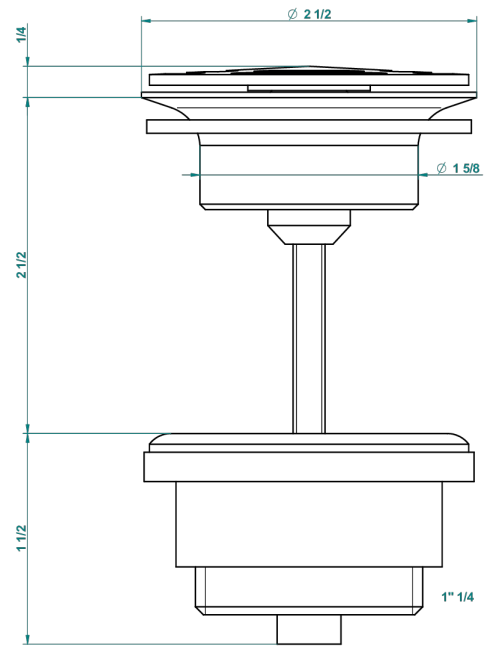

MONTE CARLO, GOLD PORCELAIN

U8B-309/B

Free-flow basin waste with grid

62824

08/03/2017

CHARACTERISTIC

- Monte Carlo, gold porcelain
- Free-flow basin waste with grid

AVAILABLE FINITIONS

Varnished matt antique red copper (color finish) - H07