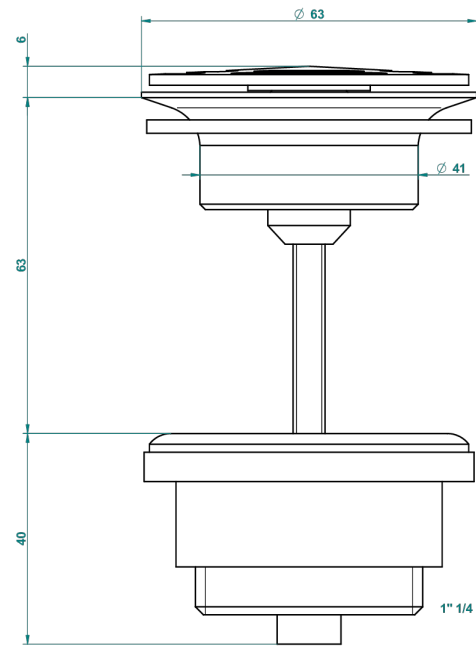

# MONTE CARLO, GOLD PORCELAIN

U8B-309/B

Free-flow basin waste with grid

62824

08/03/2017

## CHARACTERISTIC

- Monte Carlo, gold porcelain
- Free-flow basin waste with grid