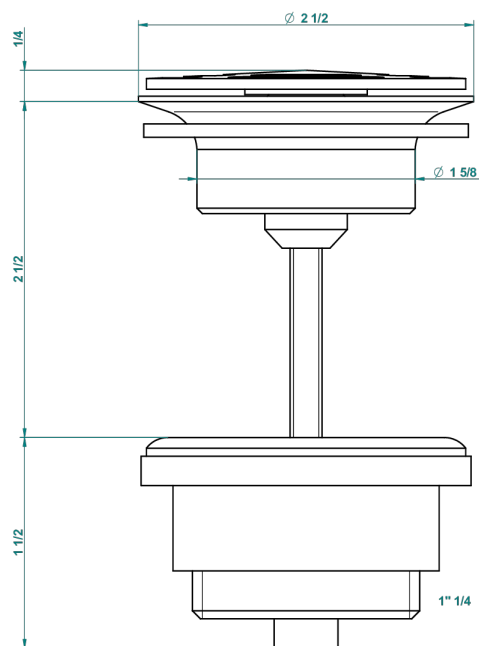

INFINI WHITE PORCELAIN WITH GOLD DECOR

U2F-309/B

Free-flow basin waste with grid

62824

08/03/2017

CHARACTERISTIC

- Infini White Porcelain with Gold decor
- Free-flow basin waste with grid

AVAILABLE FINITIONS