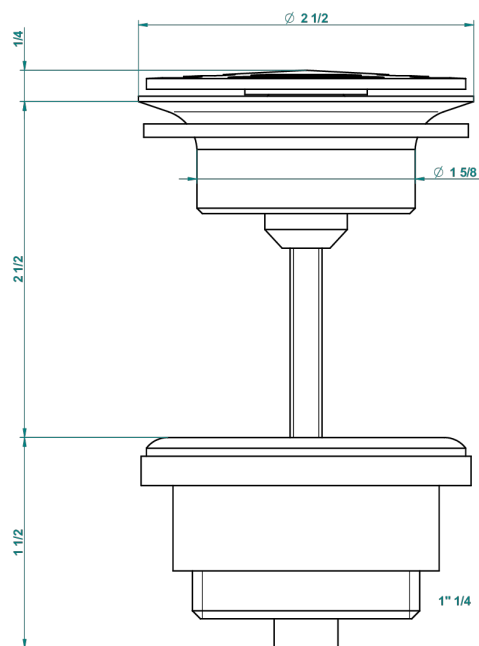

# INFINI WHITE PORCELAIN WITH PLATINUM DECOR

U2E-309/B

Free-flow basin waste with grid

62824

08/03/2017

## CHARACTERISTIC

- Infini White Porcelain with Platinum decor
- Free-flow basin waste with grid