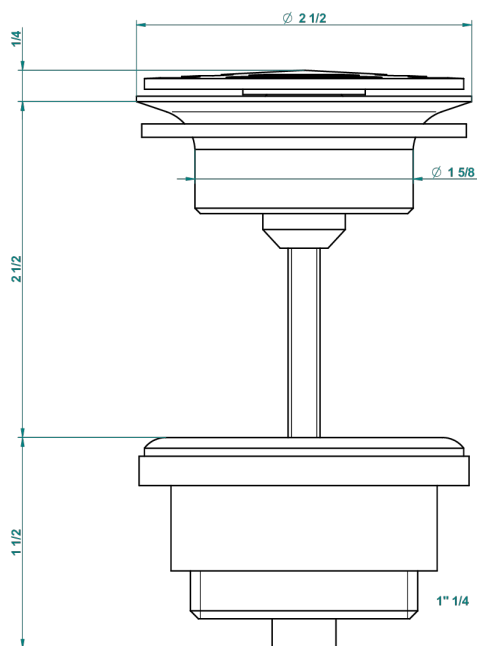

INFINI WHITE PORCELAIN WITH PLATINUM DECOR

U2E-309/B

Free-flow basin waste with grid

62824

08/03/2017

CHARACTERISTIC

- Infini White Porcelain with Platinum decor
- Free-flow basin waste with grid

AVAILABLE FINITIONS