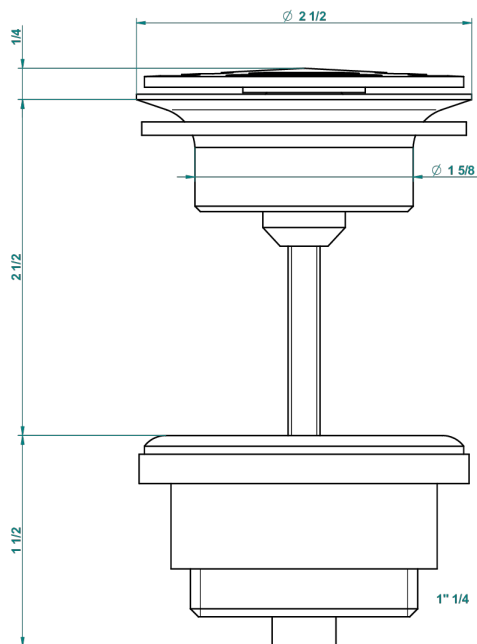

INFINI WHITE PORCELAIN WITH PLATINUM DECOR

U2E-309/B

Free-flow basin waste with grid

62824

08/03/2017

CHARACTERISTIC

- Infini White Porcelain with Platinum decor
- Free-flow basin waste with grid

AVAILABLE FINITIONS