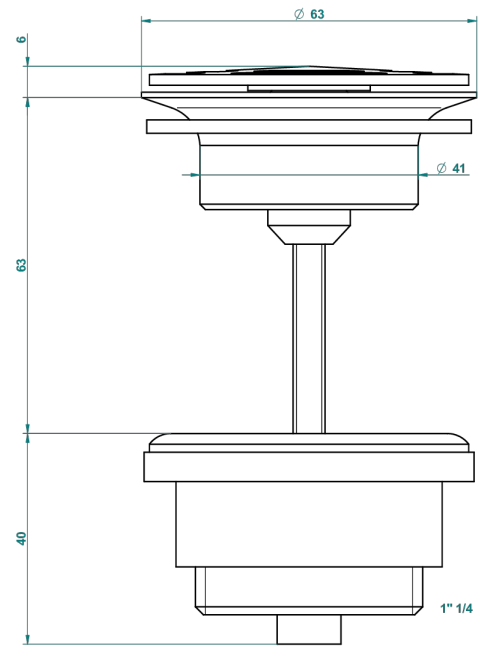

INFINI WHITE PORCELAIN

U2D-309/B

Free-flow basin waste with grid

THG[®]
PARIS

62824

08/03/2017

CHARACTERISTIC

- Infini White Porcelain
- Free-flow basin waste with grid