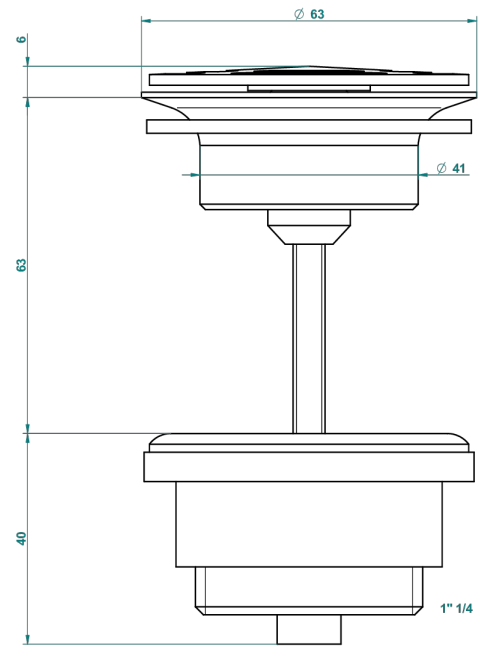

LES ONDES

G8A-309/B

Free-flow basin waste with grid

THG[®]
PARIS

62824

08/03/2017

CHARACTERISTIC

- Les Ondes
- Free-flow basin waste with grid