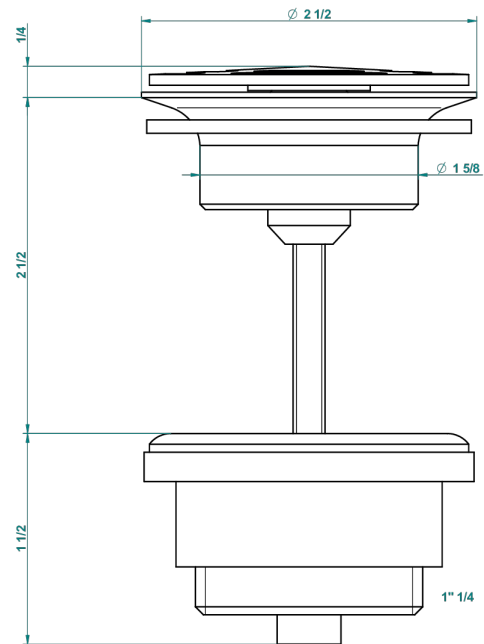

LES ONDES

G8A-309/B

Free-flow basin waste with grid

62824

08/03/2017

CHARACTERISTIC

- Les Ondes
- Free-flow basin waste with grid

AVAILABLE FINITIONS