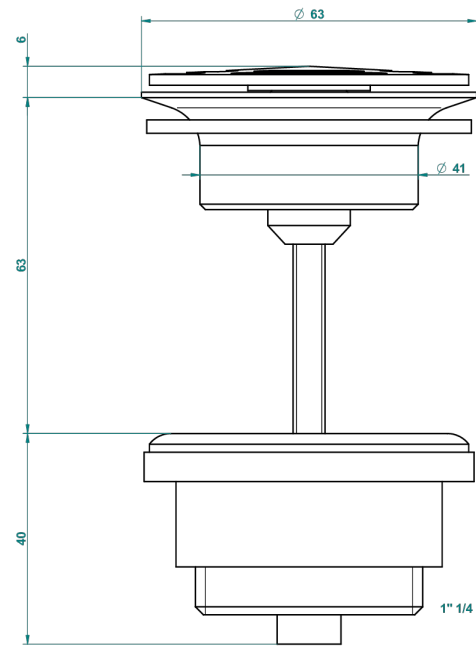

SPIRIT WITH LEVER

G58-309/B

Free-flow basin waste with grid

62824

08/03/2017

CHARACTERISTIC

- Spirit with lever
- Free-flow basin waste with grid

AVAILABLE FINITIONS