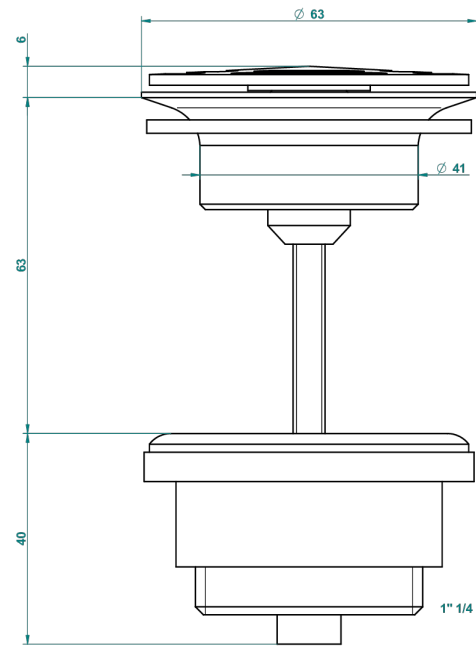

# SPIRIT WITH LEVER

G58-309/B

Free-flow basin waste with grid

62824

08/03/2017

## CHARACTERISTIC

- Spirit with lever
- Free-flow basin waste with grid