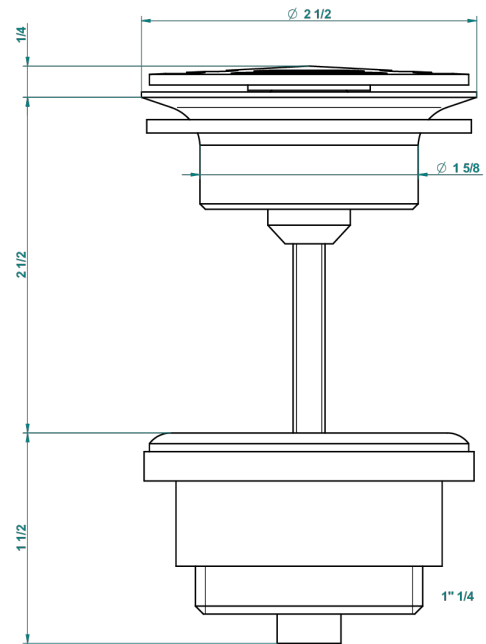

# MONTAIGNE VENUS WHITE MARBLE WITH LEVER HANDLES

G3W-309/B

Free-flow basin waste with grid

62824

08/03/2017

## CHARACTERISTIC

- Montaigne Venus white marble with lever handles
- Free-flow basin waste with grid