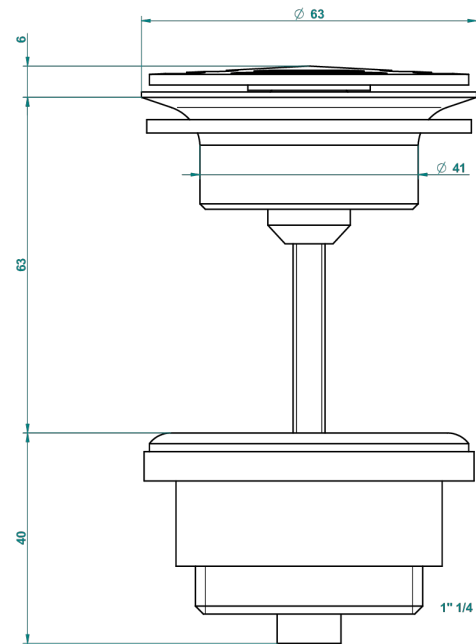

MONTAIGNE VENUS WHITE MARBLE WITH LEVER HANDLES

G3W-309/B

Free-flow basin waste with grid

62824

08/03/2017

CHARACTERISTIC

- Montaigne Venus white marble with lever handles
- Free-flow basin waste with grid

AVAILABLE FINITIONS