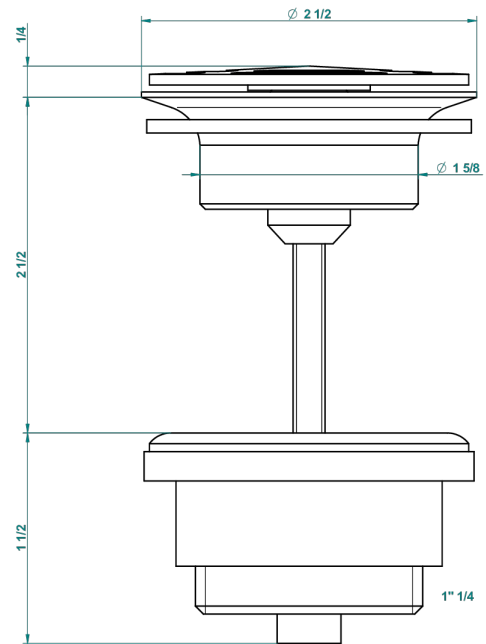

MONTAIGNE VENUS WHITE MARBLE WITH LEVER HANDLES

G3W-309/B

Free-flow basin waste with grid

62824

08/03/2017

CHARACTERISTIC

- Montaigne Venus white marble with lever handles
- Free-flow basin waste with grid

AVAILABLE FINITIONS