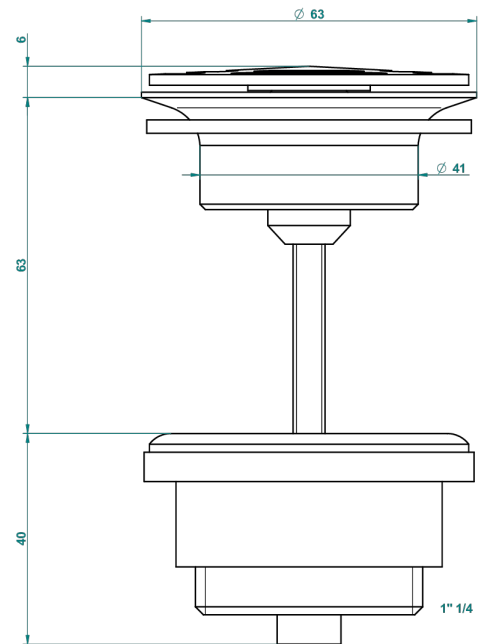

MONTAIGNE VENUS WHITE MARBLE

G3V-309/B

Free-flow basin waste with grid

THG[®]
PARIS

62824

08/03/2017

CHARACTERISTIC

- Montaigne Venus white marble
- Free-flow basin waste with grid