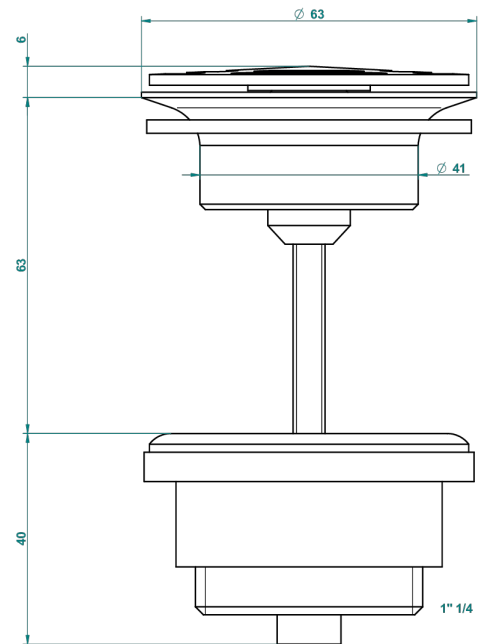

# MONTAIGNE VENUS WHITE MARBLE

G3V-309/B

Free-flow basin waste with grid

THG<sup>®</sup>  
PARIS

62824

08/03/2017

## CHARACTERISTIC

- Montaigne Venus white marble
- Free-flow basin waste with grid