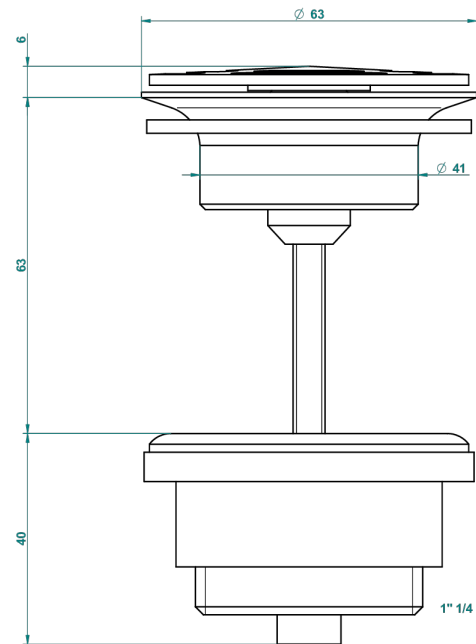

# MONTAIGNE VENUS WHITE MARBLE

G3V-309/B

Free-flow basin waste with grid

THG<sup>®</sup>  
PARIS

62824

08/03/2017

## CHARACTERISTIC

- Montaigne Venus white marble
- Free-flow basin waste with grid