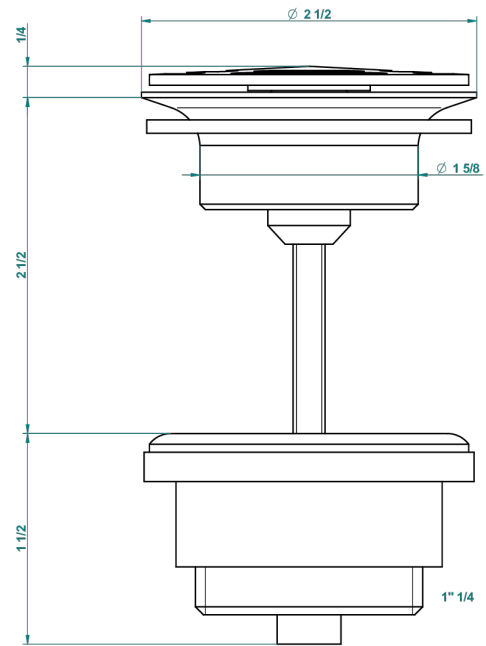

MONTAIGNE VENUS WHITE MARBLE

G3V-309/B

Free-flow basin waste with grid

THG[®]
PARIS

62824

08/03/2017

CHARACTERISTIC

- Montaigne Venus white marble
- Free-flow basin waste with grid