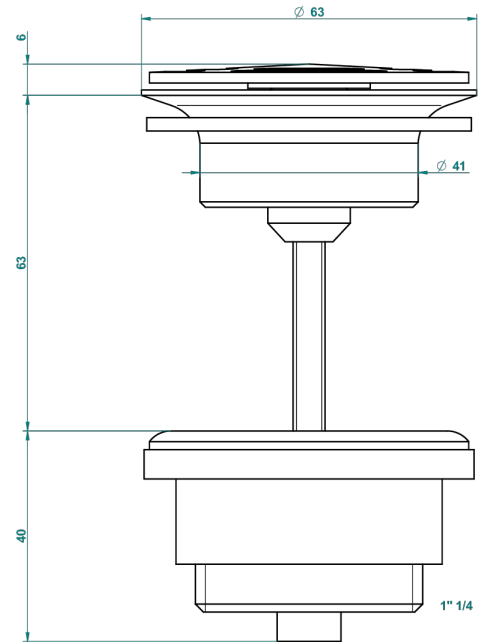

# MONTAIGNE LEONARDO GREY MARBLE WITH LEVER HANDLES

G3U-309/B

Free-flow basin waste with grid

62824

08/03/2017

## CHARACTERISTIC

- Montaigne Leonardo Grey marble with lever handles
- Free-flow basin waste with grid