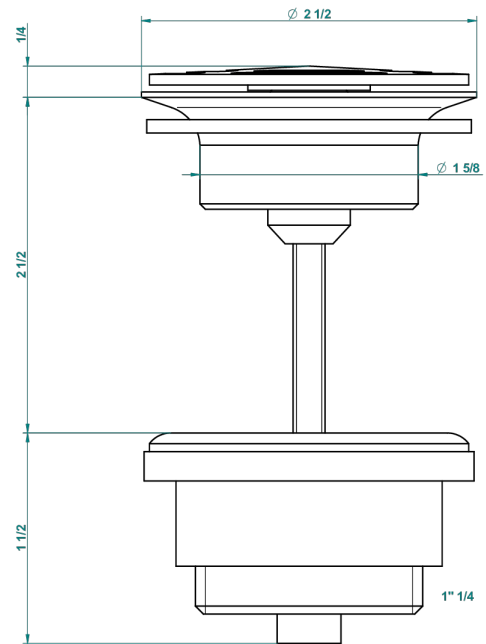

MONTAIGNE LEONARDO GREY MARBLE WITH LEVER HANDLES

G3U-309/B

Free-flow basin waste with grid

62824

08/03/2017

CHARACTERISTIC

- Montaigne Leonardo Grey marble with lever handles
- Free-flow basin waste with grid