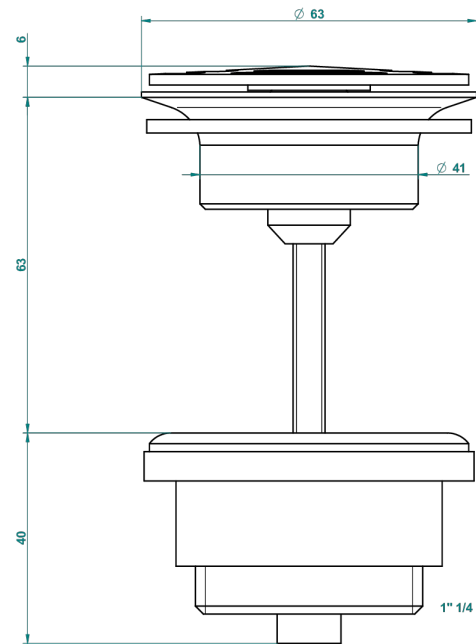

# MONTAIGNE LEONARDO GREY MARBLE WITH LEVER HANDLES

G3U-309/B

Free-flow basin waste with grid

62824

08/03/2017

## CHARACTERISTIC

- Montaigne Leonardo Grey marble with lever handles
- Free-flow basin waste with grid