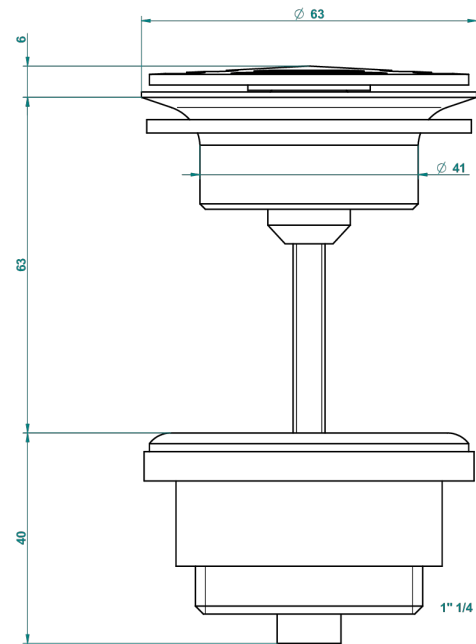

MONTAIGNE LEONARDO GREY MARBLE WITH LEVER HANDLES

G3U-309/B

Free-flow basin waste with grid

62824

08/03/2017

CHARACTERISTIC

- Montaigne Leonardo Grey marble with lever handles
- Free-flow basin waste with grid