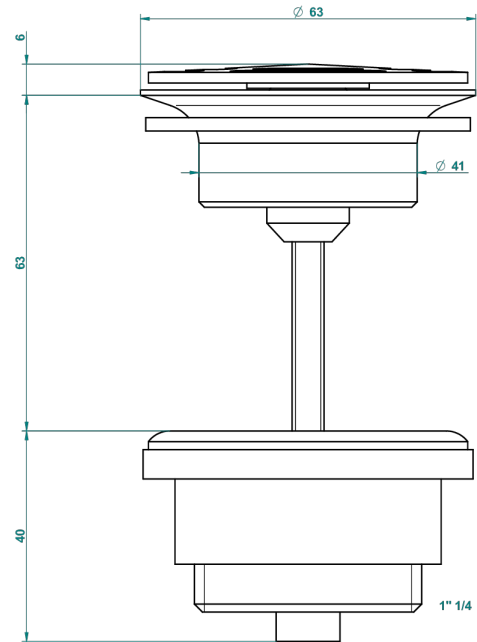

# MONTAIGNE LEONARDO GREY MARBLE WITH LEVER HANDLES

THG<sup>®</sup>  
PARIS

G3U-309/B

台盆下水器排水口，无溢流孔

62824

08/03/2017

## 特色

- Montaigne Leonardo Grey marble with lever handles
- 台盆下水器排水口，无溢流孔