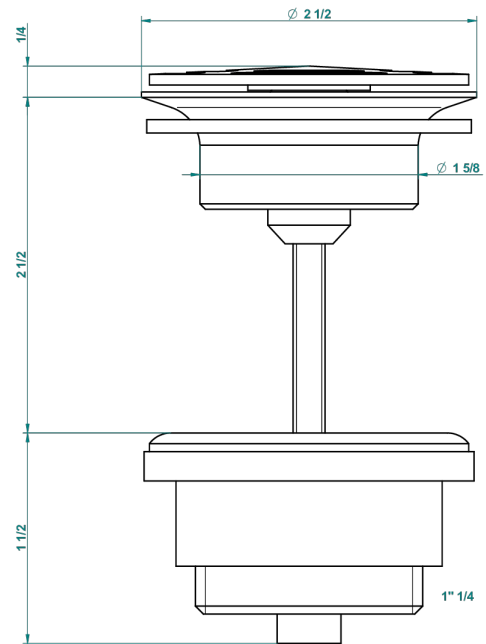

# MONTAIGNE LEONARDO GREY MARBLE WITH LEVER HANDLES

G3U-309/B

Free-flow basin waste with grid

62824

08/03/2017

## CHARACTERISTIC

- Montaigne Leonardo Grey marble with lever handles
- Free-flow basin waste with grid