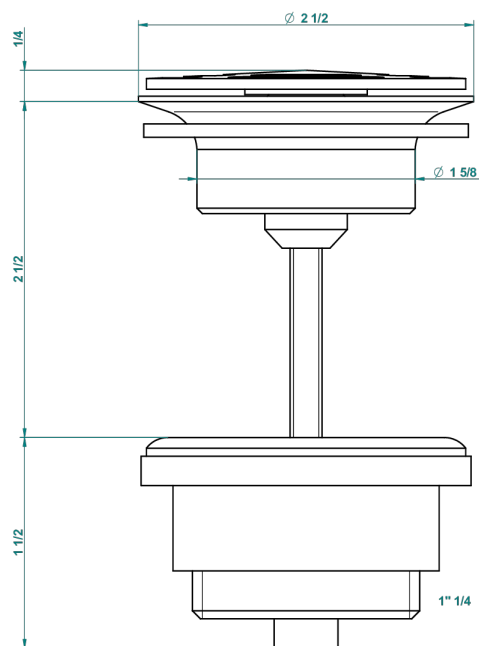

MONTAIGNE LEONARDO GREY MARBLE

G3T-309/B

Free-flow basin waste with grid

62824

08/03/2017

CHARACTERISTIC

- Montaigne Leonardo Grey marble
- Free-flow basin waste with grid

AVAILABLE FINITIONS