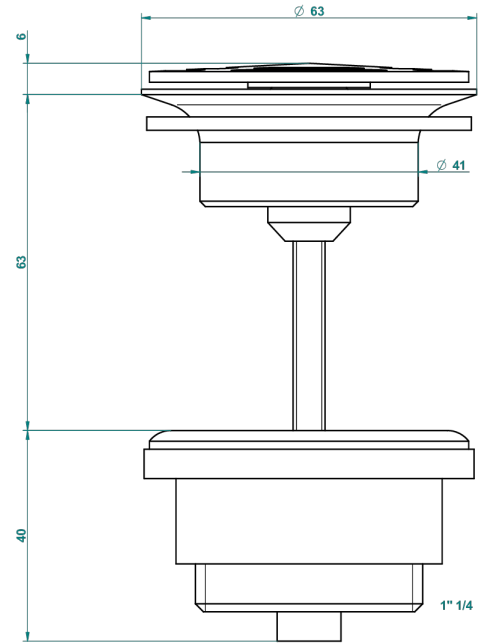

FRIVOLE WITH LEVER

G2S-309/B

Free-flow basin waste with grid

62824

08/03/2017

CHARACTERISTIC

- Frivole with lever
- Free-flow basin waste with grid

AVAILABLE FINITIONS