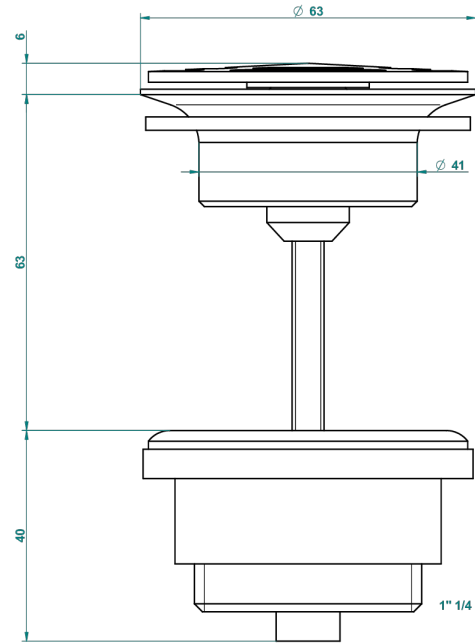

FRIVOLE WITH LEVER

G2S-309/B

Free-flow basin waste with grid

THG[®]
PARIS

62824

08/03/2017

CHARACTERISTIC

- Frivole with lever
- Free-flow basin waste with grid