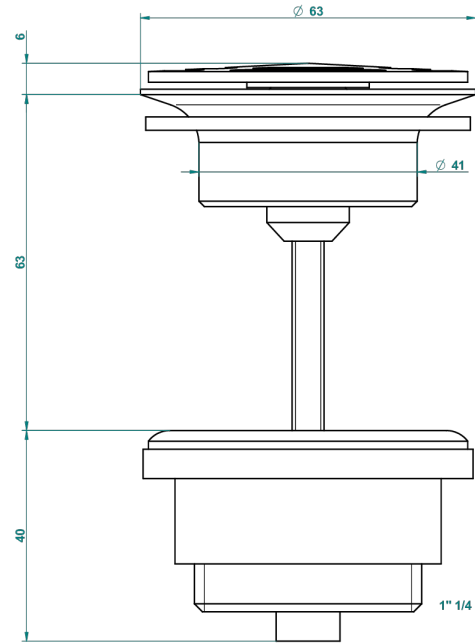

FRIVOLE WITH LEVER

G2S-309/B

Free-flow basin waste with grid

62824

08/03/2017

CHARACTERISTIC

- Frivole with lever
- Free-flow basin waste with grid

AVAILABLE FINITIONS