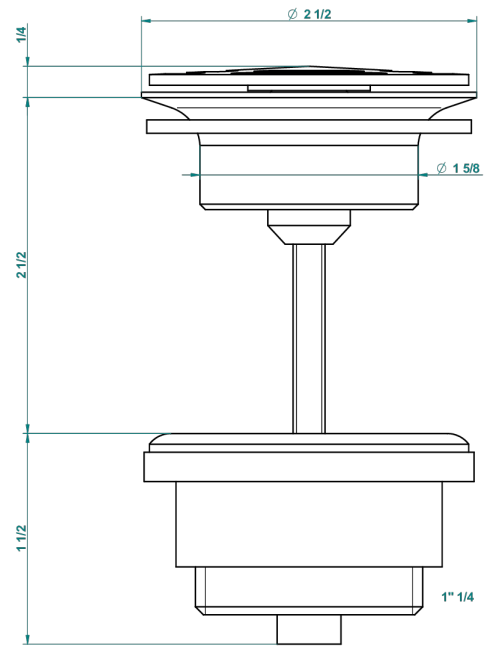

FRIVOLE WITH LEVER

G2S-309/B

Free-flow basin waste with grid

62824

08/03/2017

CHARACTERISTIC

- Frivole with lever
- Free-flow basin waste with grid

AVAILABLE FINITIONS