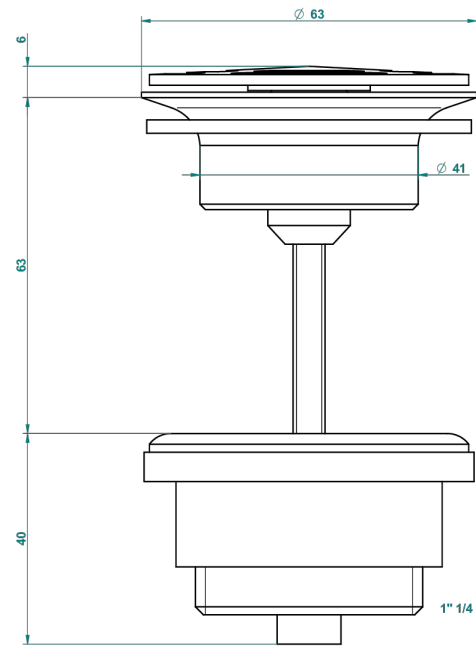

FROUFROU WITH LEVER

G2P-309/B

Free-flow basin waste with grid

62824

08/03/2017

CHARACTERISTIC

- Froufrou with lever
- Free-flow basin waste with grid

AVAILABLE FINITIONS