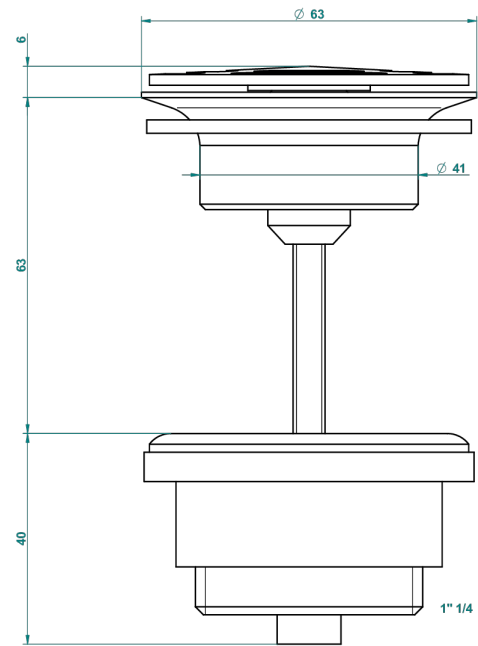

# FROUFROU WITH LEVER

G2P-309/B

Free-flow basin waste with grid

62824

08/03/2017

## CHARACTERISTIC

- Froufrou with lever
- Free-flow basin waste with grid