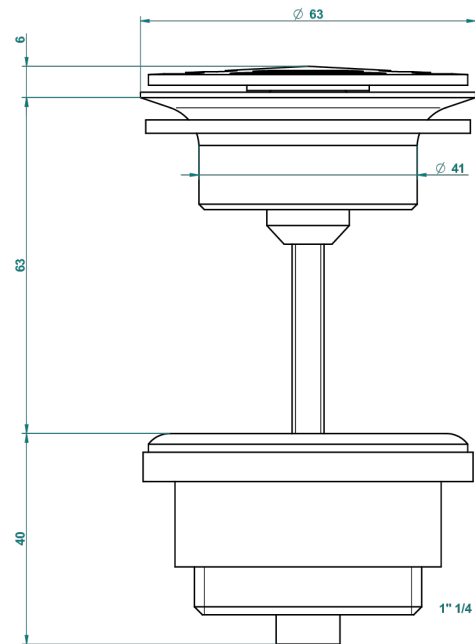

FAUBOURG BLACK PORCELAIN WITH LEVER

G2M-309/B

Free-flow basin waste with grid

THG[®]
PARIS

62824

08/03/2017

CHARACTERISTIC

- Faubourg Black Porcelain with lever
- Free-flow basin waste with grid