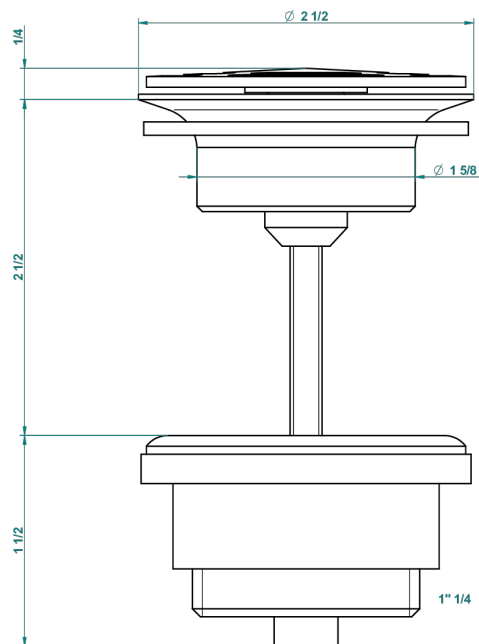

FAUBOURG BLACK PORCELAIN WITH LEVER

G2M-309/B

Free-flow basin waste with grid

THG[®]
PARIS

62824

08/03/2017

CHARACTERISTIC

- Faubourg Black Porcelain with lever
- Free-flow basin waste with grid