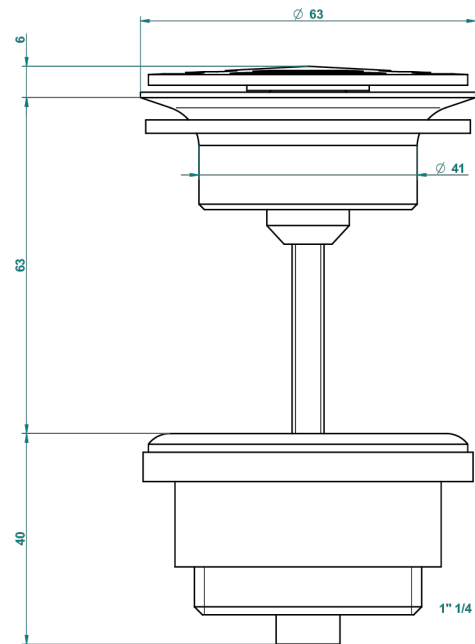

FAUBOURG BLACK PORCELAIN

G2L-309/B

Free-flow basin waste with grid

THG[®]
PARIS

CHARACTERISTIC

- Faubourg Black Porcelain
- Free-flow basin waste with grid

AVAILABLE FINITIONS

Antique nickel - H28
Black ceram - D30
Blush PVD - H62
Brass color PVD - H49
Brown bronze color PVD - F33
Gold color PVD - H52