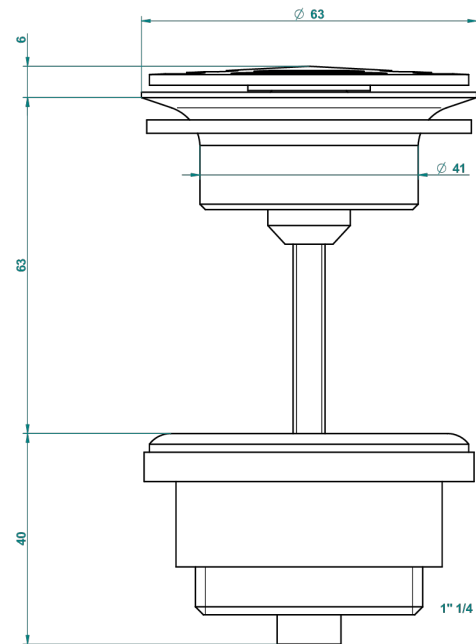

1900 WITH LEVER

G28-309/B

Free-flow basin waste with grid

62824

08/03/2017

CHARACTERISTIC

- 1900 with lever
- Free-flow basin waste with grid

AVAILABLE FINITIONS