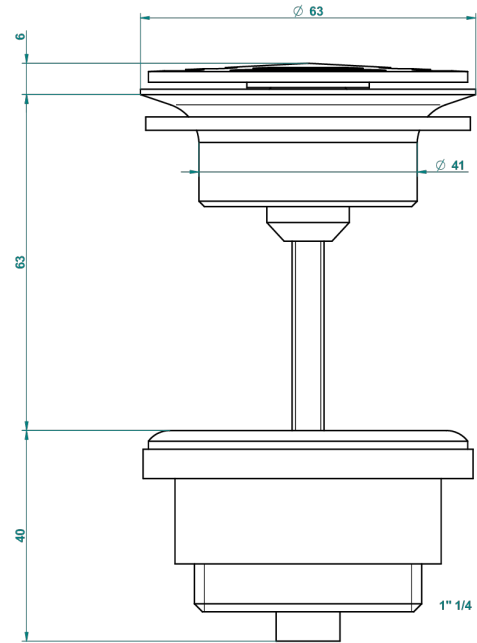

1900 WITH LEVER

G28-309/B

台盆下水器排水口，无溢流孔

THG[®]
PARIS

62824

08/03/2017

特色

- 1900 with lever
- 台盆下水器排水口，无溢流孔