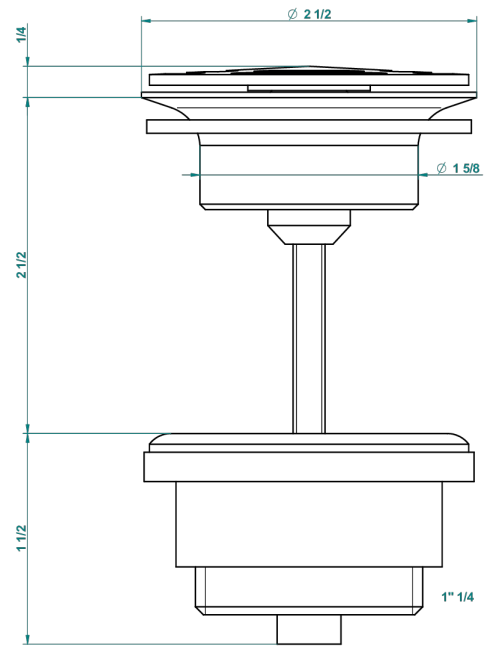

1900 WITH LEVER

G28-309/B

Free-flow basin waste with grid

62824

08/03/2017

CHARACTERISTIC

- 1900 with lever
- Free-flow basin waste with grid

AVAILABLE FINITIONS