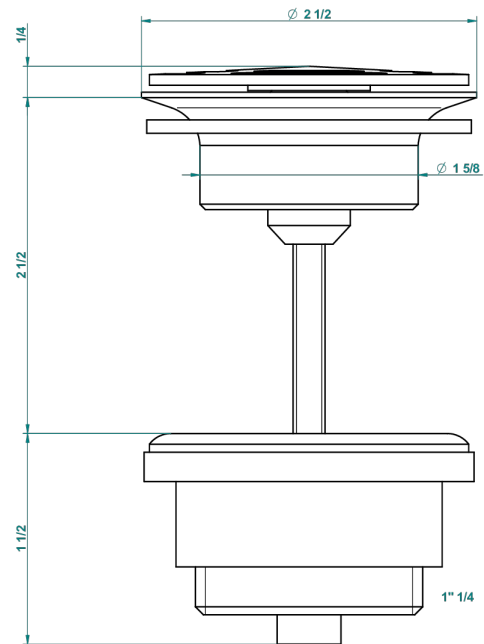

1900 WITH LEVER

G28-309/B

台盆下水器排水口，无溢流孔

THG[®]
PARIS

62824

08/03/2017

特色

- 1900 with lever
- 台盆下水器排水口，无溢流孔