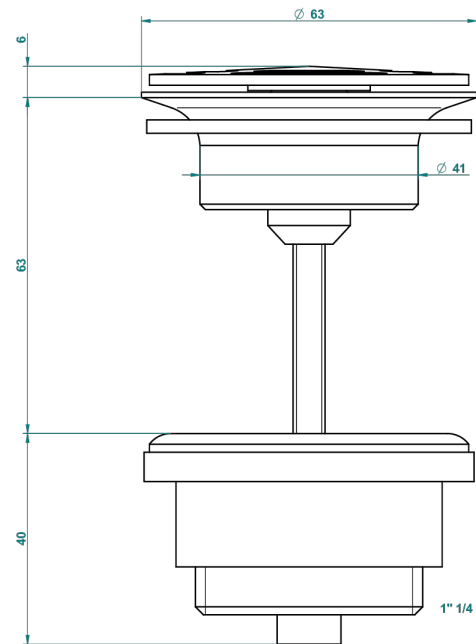

GENERAL ITEMS

G00-309/B

Free-flow basin waste with grid

62824

08/03/2017

CHARACTERISTIC

- General Items
- Free-flow basin waste with grid

AVAILABLE FINITIONS