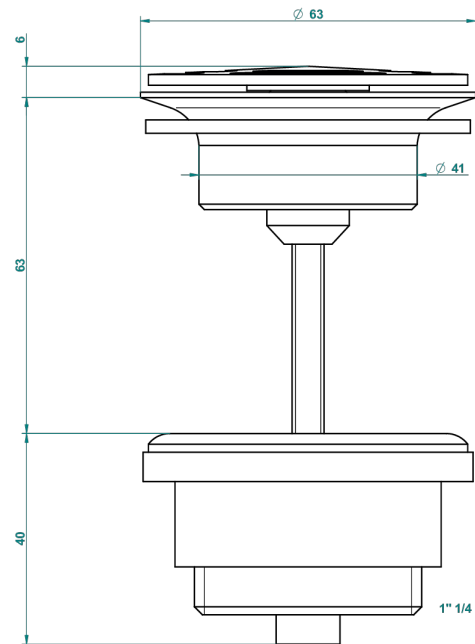

TRADITION CRYSTAL

A59-309/B

Free-flow basin waste with grid

THG[®]
PARIS

62824

08/03/2017

CHARACTERISTIC

- Tradition Crystal
- Free-flow basin waste with grid