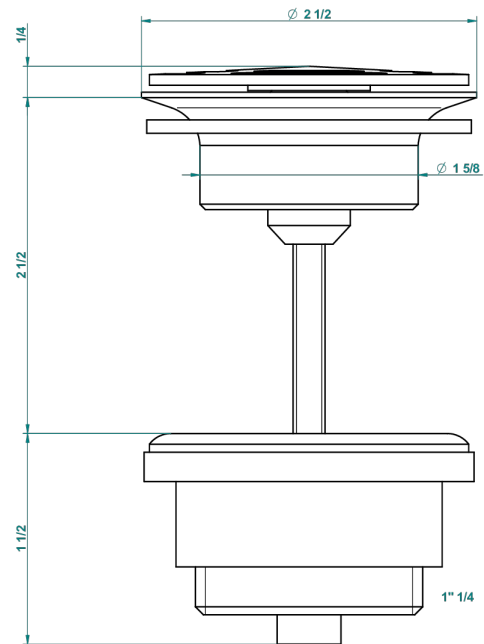

# TRADITION CRYSTAL

A59-309/B

Free-flow basin waste with grid

62824

08/03/2017

## CHARACTERISTIC

- Tradition Crystal
- Free-flow basin waste with grid