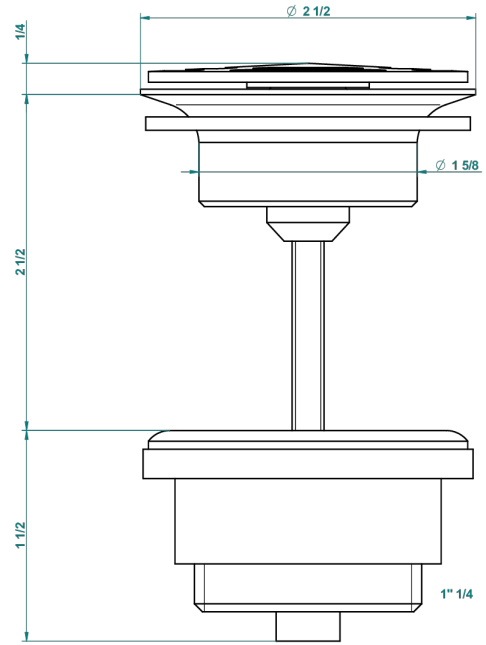

TRADITION WITH LEVER

A58-309/B

台盆下水器排水口，无溢流孔

THG[®]
PARIS

62824

08/03/2017

特色

- Tradition with lever
- 台盆下水器排水口，无溢流孔