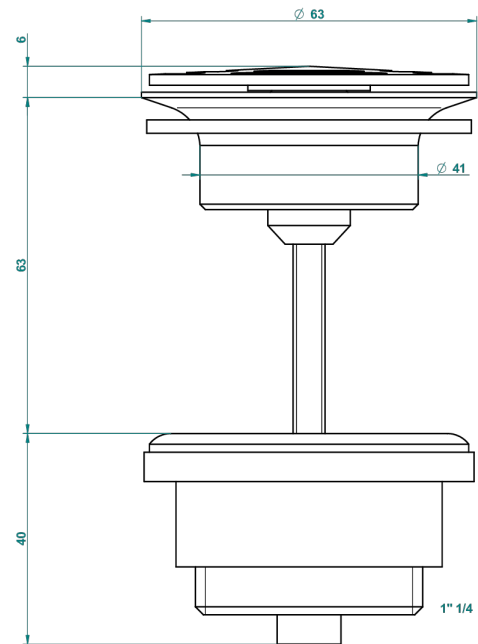

ART DECO CRYSTAL

A56-309/B

Free-flow basin waste with grid

62824

08/03/2017

CHARACTERISTIC

- Art Déco Crystal
- Free-flow basin waste with grid

AVAILABLE FINITIONS