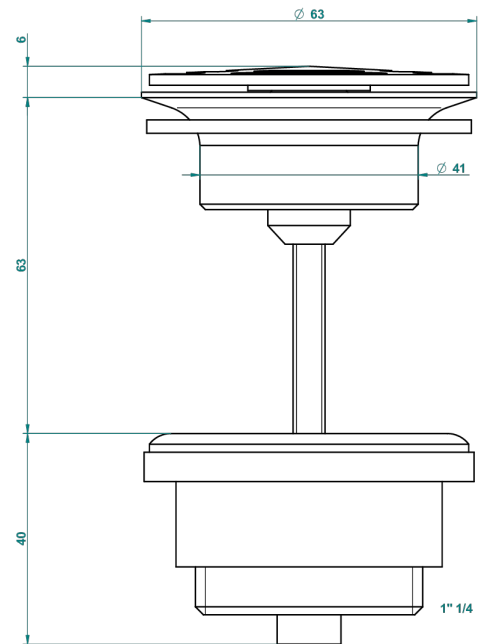

# ART DECO CRYSTAL

A56-309/B

Free-flow basin waste with grid

62824

08/03/2017

## CHARACTERISTIC

- Art Déco Crystal
- Free-flow basin waste with grid