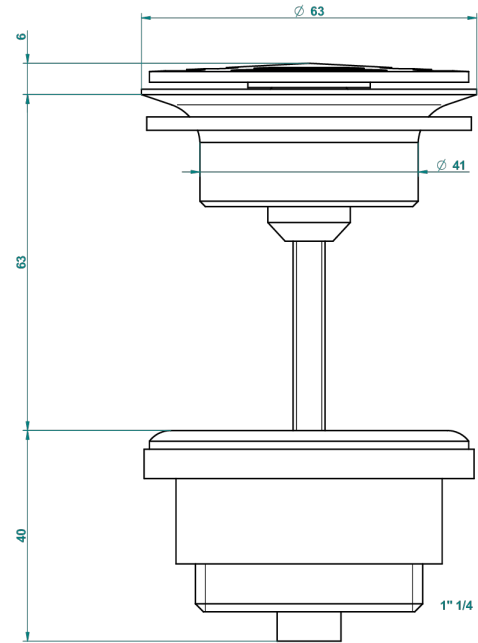

# ART DECO WITH LEVER

A55-309/B

Free-flow basin waste with grid

THG<sup>®</sup>  
PARIS

62824

08/03/2017

## CHARACTERISTIC

- Art Déco with lever
- Free-flow basin waste with grid