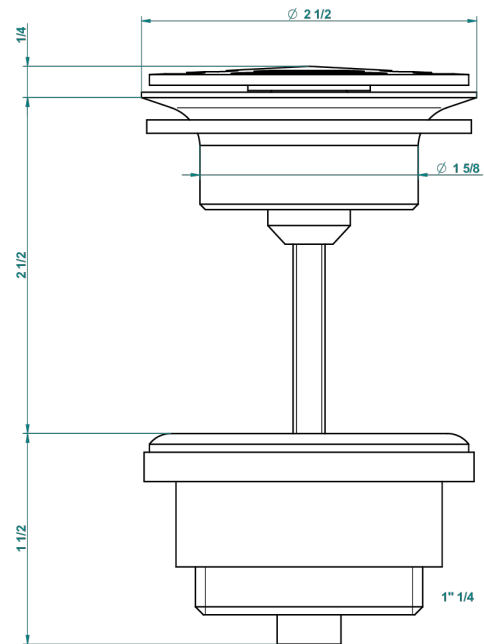

ART DECO WITH LEVER

A55-309/B

Free-flow basin waste with grid

62824

08/03/2017

CHARACTERISTIC

- Art Déco with lever
- Free-flow basin waste with grid

AVAILABLE FINITIONS