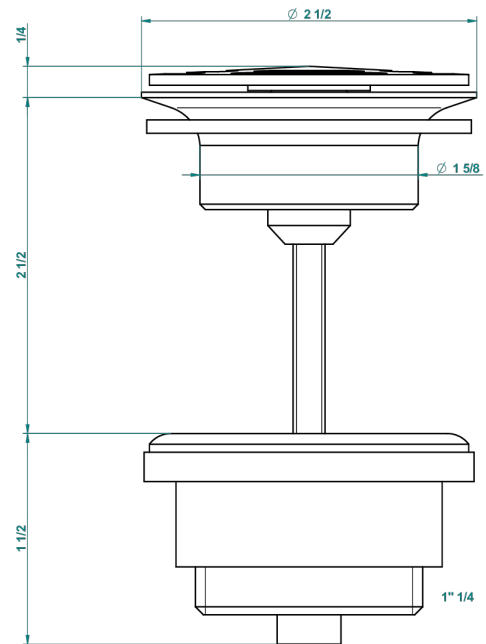

ART DECO WITH LEVER

A55-309/B

Free-flow basin waste with grid

THG[®]
PARIS

62824

08/03/2017

CHARACTERISTIC

- Art Déco with lever
- Free-flow basin waste with grid